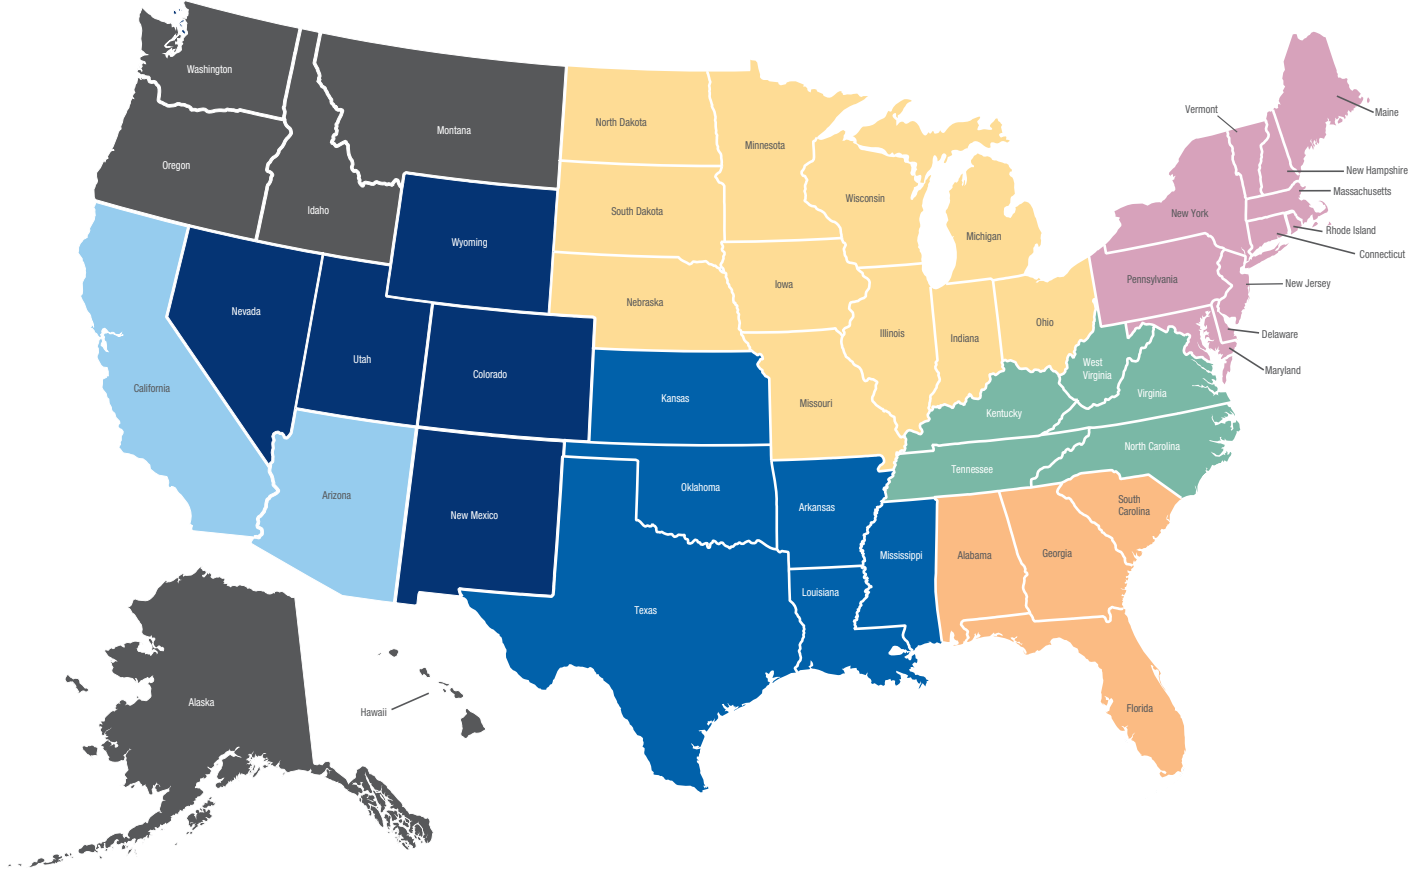

EQUIPMENT FINANCE

Regional Managers Territory Map

<p>Northeast Wayne Wagner 412-559-6564 edward.wagner@firstcitizens.com</p>	<p>Mountain West Dave Price 757-705-5318 dave.price@firstcitizens.com</p>	<p>Midwest Dave Price 757-705-5318 dave.price@firstcitizens.com</p>	<p>Southwest Juan-Carlos Garcia 925-876-4718 juan-carlos.garcia@firstcitizens.com</p>
<p>South Central Page Patterson 325-338-5531 page.patterson@firstcitizens.com</p>	<p>Southeast Lisa Buehler 386-469-8053 lisa.buehler@firstcitizens.com</p>	<p>Mid-Atlantic Jared Eppes 704-619-1499 jared.eppes@firstcitizens.com</p>	<p>Northwest (Open) JP DeStefano 214-728-9313 jp.destefano@firstcitizens.com</p>